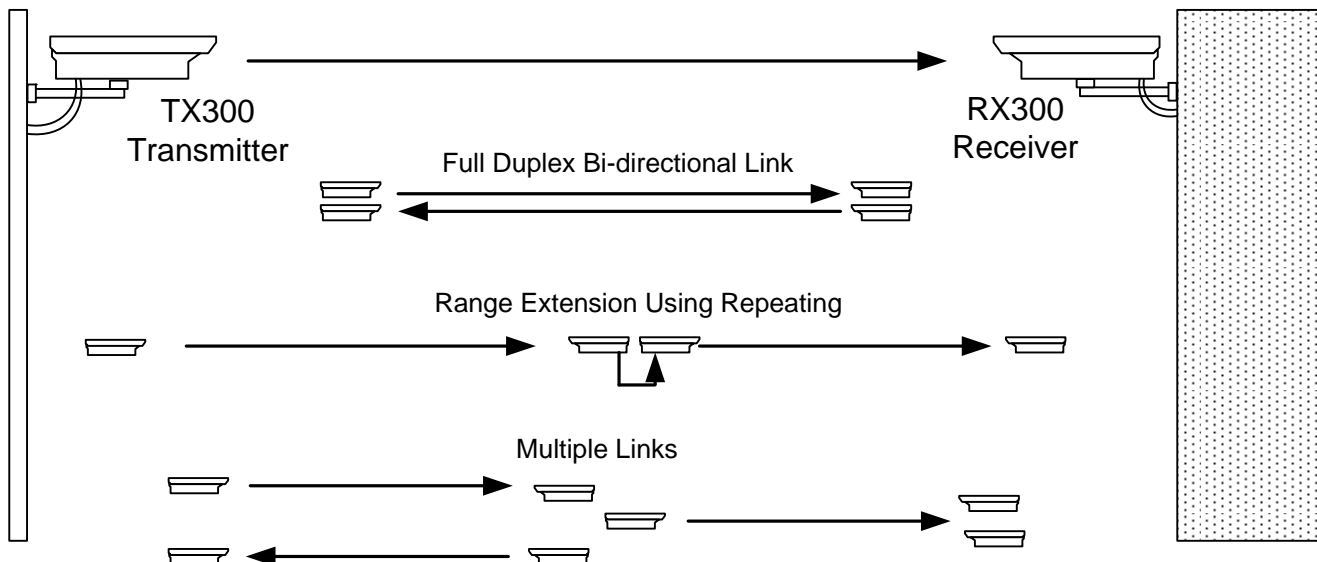

System Level Configurations

Preliminary – Specifications Subject to Change Without Notice