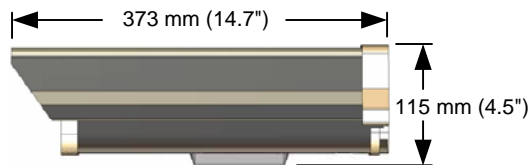

Technical Data

SMPTE 259M (270 Mb/s)
SMPTE 292M (1.485 Gb/s, 1.4835 Gb/s)
DVB-ASI (270 Mb/s)

General

Power Requirements 11-16 VDC, 1 A; 4-pin XLR male
Carrier Frequency U.S. 58.5 GHz; Europe and Japan 59.5 GHz
Channel Bandwidth 1.5 GHz
Antenna Beamwidth 6 degrees
Polarization H (V polarization also available for full duplex operation)
Size 373 x 140 x 115 mm (14.7 x 5.5 x 4.5")
Weight 2 kg (4.4 pounds)
Temperature 0 to 60 C (32 to 140 F)

Transmitter (TX300)

Video input 75 ohm BNC
RF Output Power 10 mW

Receiver (RX300)

Video Output 75 ohm BNC
Noise Figure 6 dB

**TX300
Transmitter**